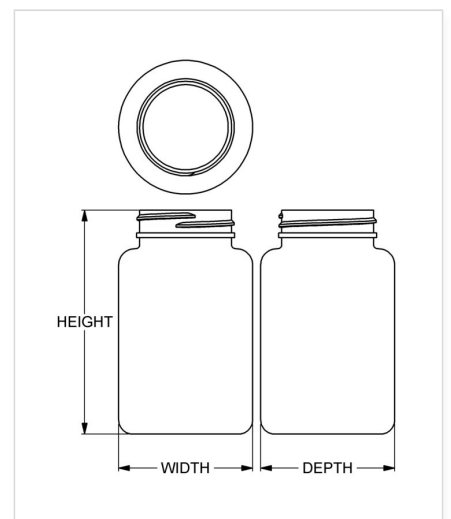

Item: 200 cc Classic Series Wide-Mouth Round
Family: Browse Round

Specifications

- | | |
|--------------------------------------|--|
| • Capacity 200 ml/cc / 6.8 oz | • Height 100.99 mm / 3.976 in |
| • Mold # G200 | • Width 60.33 mm / 2.375 in |
| • Finish 45-400 | • Depth 60.33 mm / 2.375 in |
| • Finish Code K1 | • Overflow 236 ml/cc / 8.0 oz |
| • Weight 20.5 g / 0.72 oz | • Max. Bead Diameter 44.2 mm / 1.740 in |
| • Other Weights No | • Material Options HDPE |

Compatible closures & fitments

45 mm GripMax™ Text Top CRC

45 mm Continuous Thread Ribbed Side Smooth Top

45 mm Continuous Thread Smooth Side Smooth Top

45 mm SecuRx® Ribbed Side Text Top CRC

45 mm THUMBLE-EZY® Dispensing Top

45 mm THUMBLE-EZY® Dispensing Top with Raised Ring