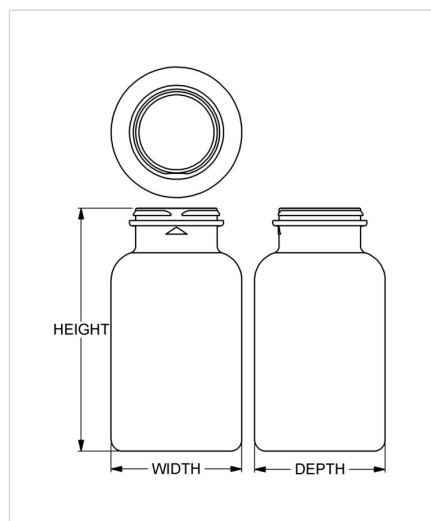

Item: 200 cc Snap Cap Series Wide-Mouth Round
Family: Browse Round

Specifications

- | | |
|--------------------------------------|---|
| • Capacity 200 ml/cc / 6.8 oz | • Height 107.16 mm / 4.219 in |
| • Mold # 0734 | • Width 57.56 mm / 2.266 in |
| • Finish 38-Snp | • Depth 57.56 mm / 2.266 in |
| • Finish Code IC | • Overflow 218 ml/cc / 7.4 oz |
| • Weight 21.0 g / 0.74 oz | • Max. Bead Diameter 41.66 mm / 1.640 in |
| • Other Weights No | • Material Options HDPE |

Compatible closures & fitments

38 mm Snap Cap Text
Top CRC