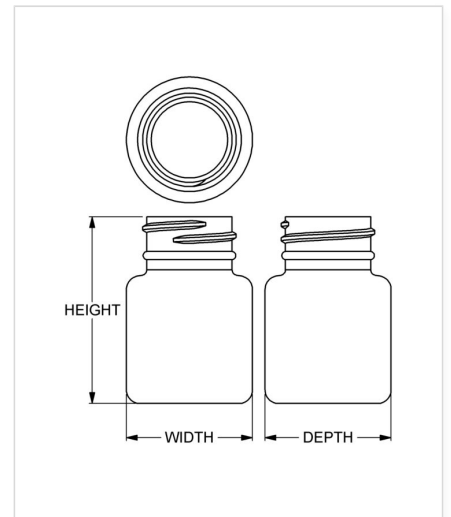

Item: 30 cc Contemporary Series Wide-Mouth Round
Family: Browse Round

Specifications

- | | |
|-------------------------------------|-------------------------------------------------|
| • Capacity 30 ml/cc / 1.0 oz | • Height 54.76 mm / 2.156 in |
| • Mold # 0030 | • Width 36.91 mm / 1.453 in |
| • Finish 28-400 | • Depth 36.91 mm / 1.453 in |
| • Finish Code GA | • Overflow 38 ml/cc / 1.3 oz |
| • Weight 9.0 g / 0.32 oz | • Max. Bead Diameter 27.51 mm / 1.083 in |
| • Other Weights No | • Material Options HDPE |

Compatible closures & fitments

28 mm Continuous
Thread Ribbed Side
Smooth Top

28 mm SecuRx®
Ribbed Side Pictorial
Top CRC

28 mm SecuRx®
Ribbed Side Text Top
CRC

28 mm SecuRx® Cone
Smooth Side Pictorial
Top CRC