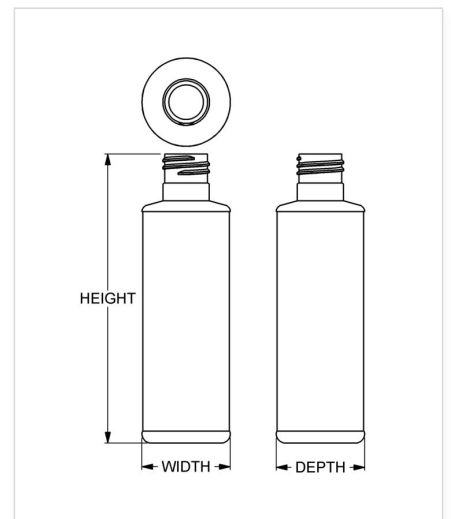

**Item:** 8 oz Panelled Cylinder

**Family:** Browse Cylinder

## Specifications

- |                                      |   |
|--------------------------------------|---|
| • <b>Capacity</b> 237 ml/cc / 8.0 oz | • <b>Height</b> 169.55 mm / 6.675 in            |
| • <b>Mold #</b> 0317                 | • <b>Width</b> 51.82 mm / 2.040 in              |
| • <b>Finish</b> 28-415               | • <b>Depth</b> 51.82 mm / 2.040 in              |
| • <b>Finish Code</b> G3              | • <b>Overflow</b> 268 ml/cc / 9.1 oz            |
| • <b>Weight</b> 24.0 g / 0.85 oz     | • <b>Max. Bead Diameter</b> 27.38 mm / 1.078 in |
| • <b>Other Weights</b> No            | • <b>Material Options</b> HDPE                  |

## Compatible closures & fitments

28 mm Continuous  
Thread Ribbed Side  
Smooth Top

28 mm Continuous  
Thread Ribbed Side  
Smooth Top

28 mm SecuRx®  
Ribbed Side Pictorial  
Top CRC

28 mm SecuRx®  
Ribbed Side Text Top  
CRC

28 mm SecuRx® Cone  
Smooth Side Pictorial  
Top CRC