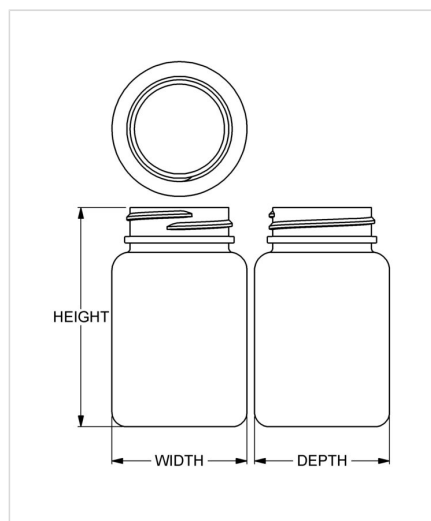

## Specifications

- |                                     |   |
|-------------------------------------|---|
| • <b>Capacity</b> 90 ml/cc / 3.0 oz | • <b>Height</b> 77.47 mm / 3.050 in             |
| • <b>Mold #</b> 0090                | • <b>Width</b> 47.63 mm / 1.875 in              |
| • <b>Finish</b> 38-400              | • <b>Depth</b> 47.63 mm / 1.875 in              |
| • <b>Finish Code</b> I1             | • <b>Overflow</b> 109 ml/cc / 3.7 oz            |
| • <b>Weight</b> 12.0 g / 0.42 oz    | • <b>Max. Bead Diameter</b> 38.99 mm / 1.535 in |
| • <b>Other Weights</b> No           | • <b>Material Options</b> HDPE                  |

## Compatible closures & fitments

38 mm Continuous  
Thread Ribbed Side  
Smooth Top

38 mm THUMBLE-  
EZY® Dispensing Top

38 mm Continuous  
Thread Smooth Side  
Smooth Top

38 mm SecuRx®  
Ribbed Side Pictorial  
Top CRC

38 mm SecuRx®  
Ribbed Side Text Top  
CRC

38 mm THUMBLE-  
EZY® Dispensing Top  
with Raised Ring

38 mm THUMBLE-  
EZY® III Dispensing  
Top

38 mm SecuRx® 15ml  
Dosage Cap™ with  
Ribbed Side Text Top